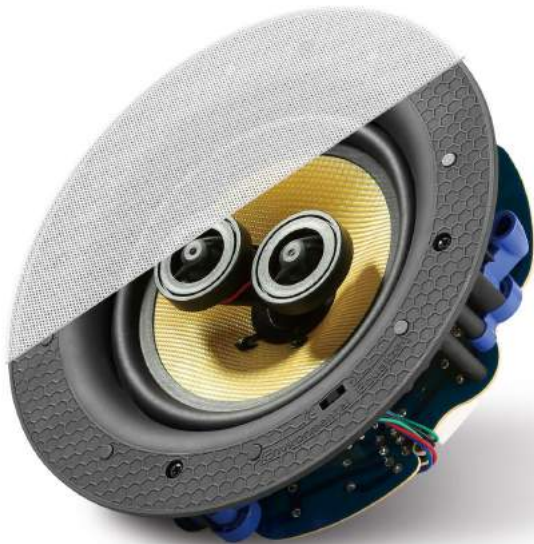

PASSIVE CEILING SPEAKERS

Fill your home with sound using our Passive Ceiling Speakers. Ideal as a standalone passive speaker for hardwired systems or as an add-on to our All-in-one Bluetooth or Wi-Fi Ceiling Speaker.

“PIN SHARP CLARITY”