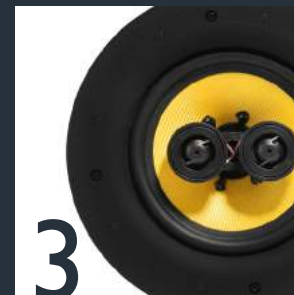

3 PASSIVE CEILING SPEAKERS