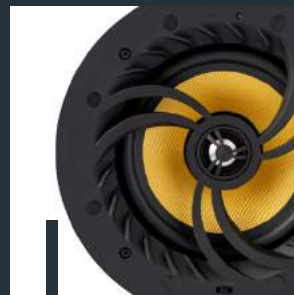

1 ALL-IN-ONE MULTIROOM WI-FI
CEILING SPEAKERS