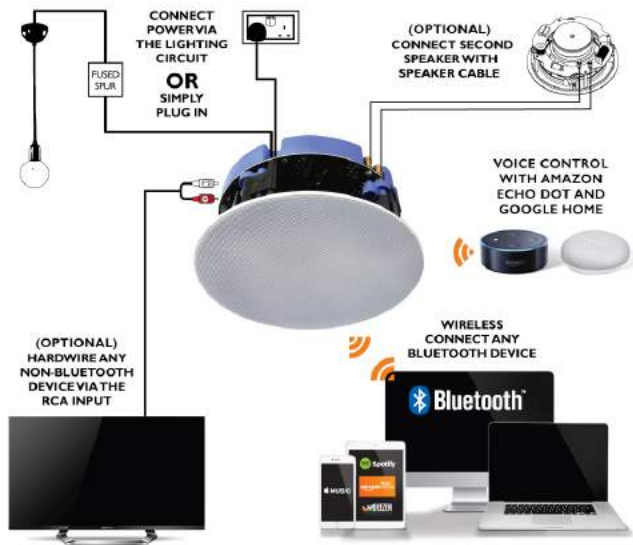

CONNECTIONS DIAGRAM